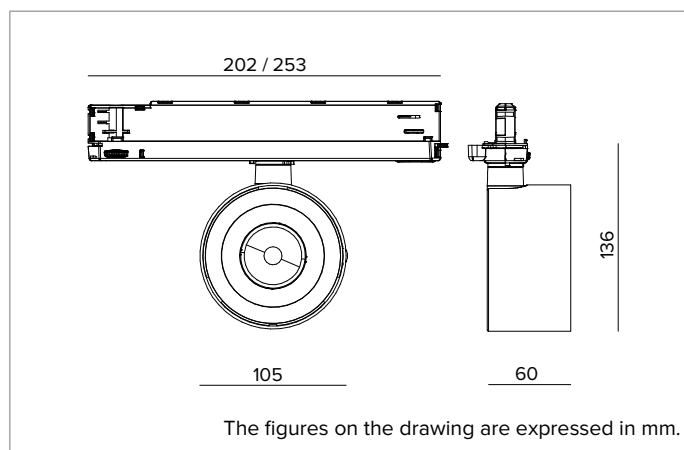

### Professional adjustable LED projector

	4000K	H(m)	D(m)	Emax(lx)		
	Ra90		19°			
	Fixture Power	19W	1	0.34	12889	
	Source Flux	2430lm	2	0.68	3222	
	Fixture Flux	2012lm	3	1.03	1432	
	Efficacy	106lm/W	4	1.37	806	
TS1925	I <sub>max</sub> =5304cd/klm	I <sub>max</sub>	12889cd	5	1.71	516